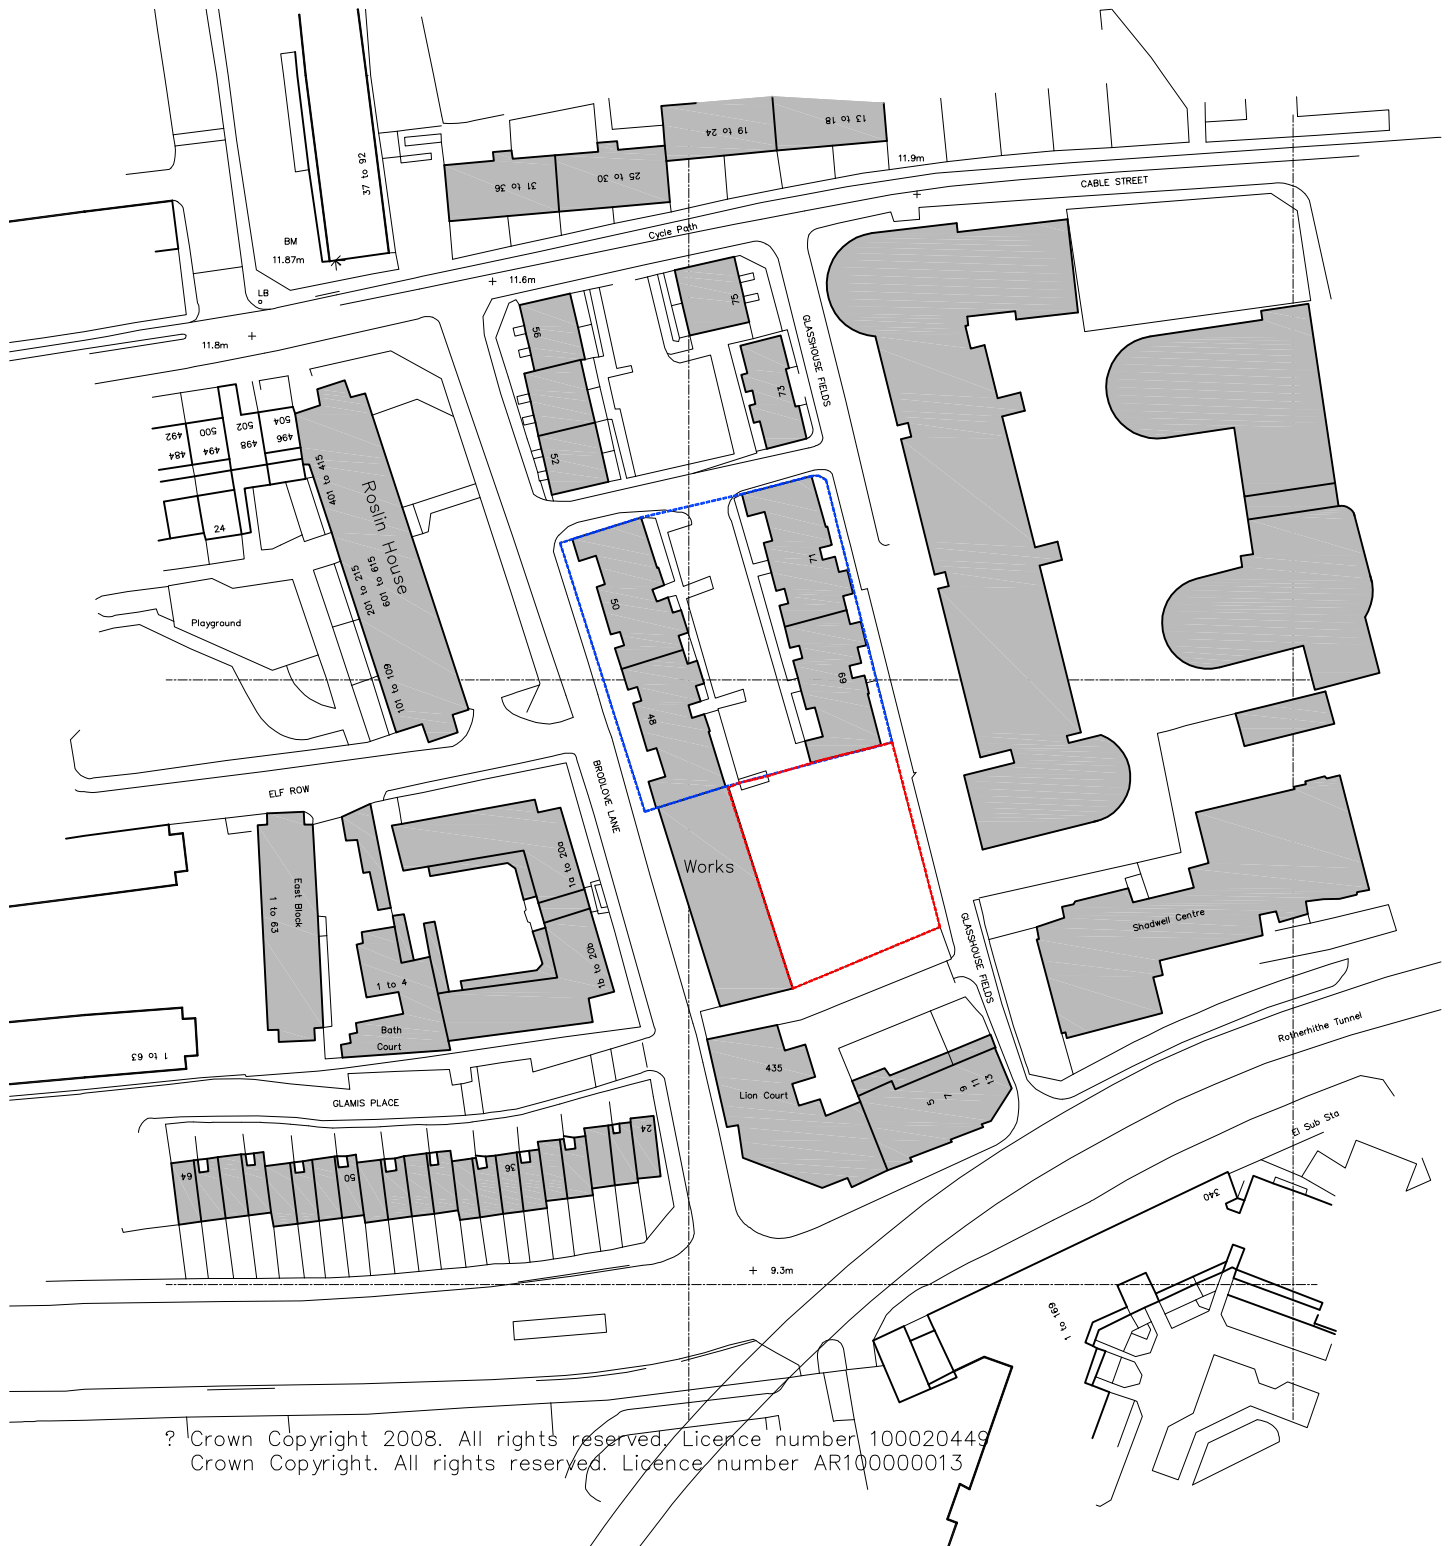

Notes/revisions:

Rev
 A Site Boundary updated

Date 09/09
 Drwn JL
 Chkd

| | | | |
|-------|------------|----------|--------------------|
| Date | May '09 | Client | Genesis HA |
| Drawn | MD | Project | Brodlove Lane |
| Check | lb | Title | Site Location Plan |
| Scale | 1:1250@ A4 | Dwgno. | J08-202 D01 |
| | | Revision | A |